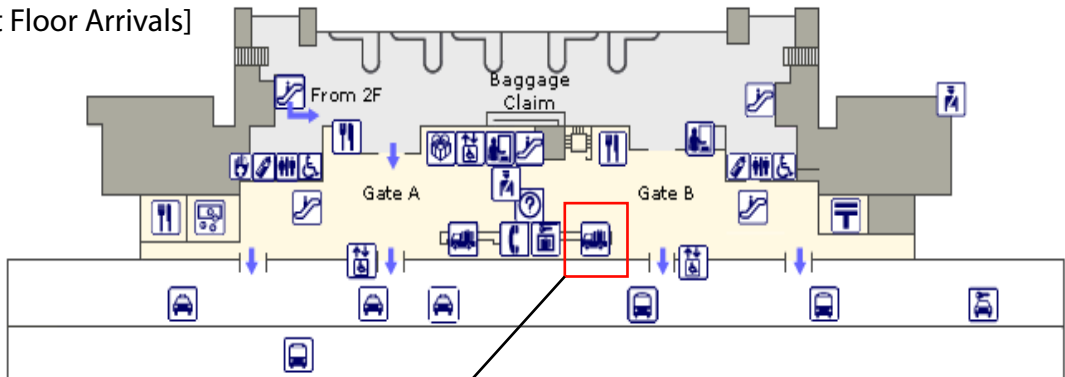

Naha Airport (Okinawa)

Domestic Terminal

Hours: 07:30 AM - 20:00 PM

Return Shipping Only

Pickup currently not available from this counter.

[1st Floor Arrivals]

Yamato Takyubin Counter

The Domestic Terminal is a short distance walk from
the International Terminal