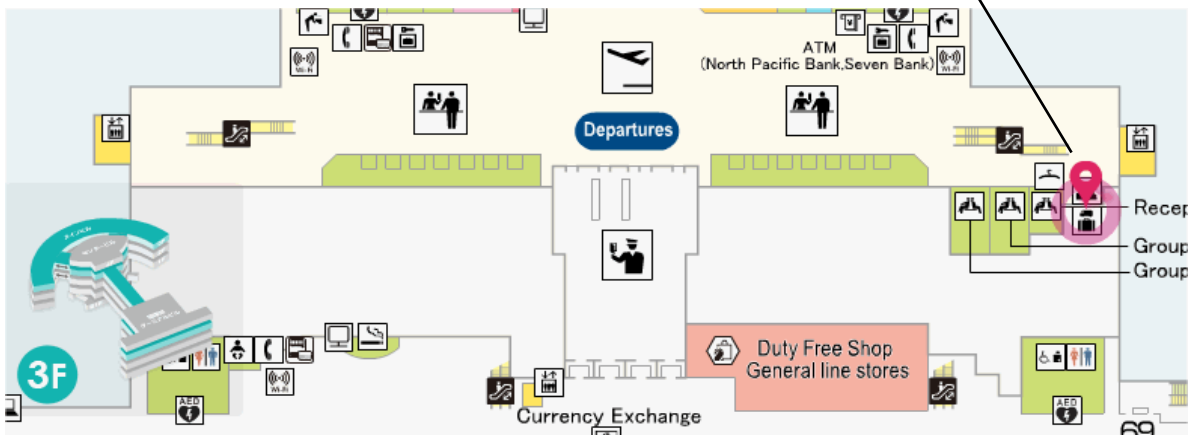

# NEW CHITOSE AIRPORT (SAPPORO)

## International Arrivals

Pickup & Return: 3rd Floor Baggage Delivery Service Desk  
Hours: 07:30 A.M. ~ 19:00 P.M. (Mon, Tue, Thu, & Sat)  
07:30 A.M. ~ 20:00 P.M. (Wed & Sun)  
Tel. 0123-46-2146

Pickup & Return Counter  
Departures Level 3rd Floor