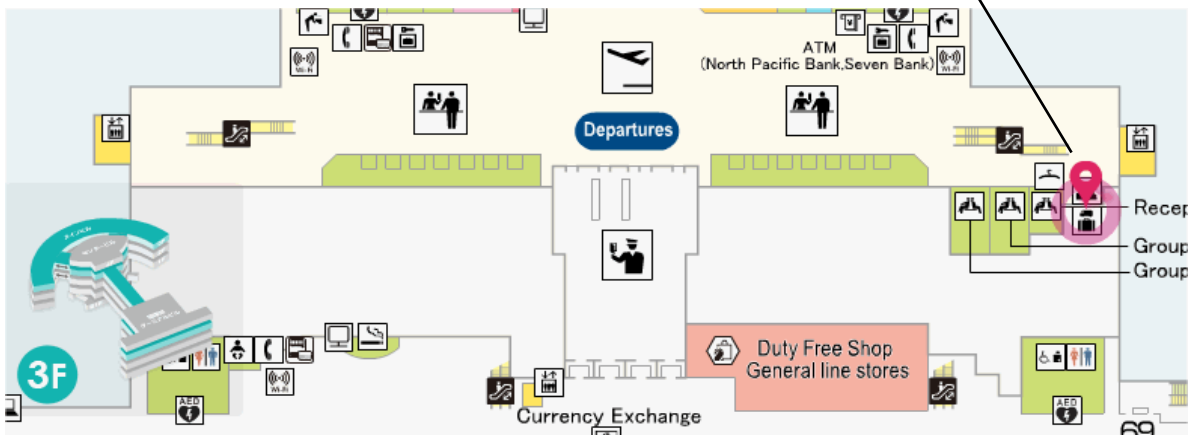

NEW CHITOSE AIRPORT (SAPPORO)

International Arrivals

Pickup & Return: 3rd Floor Baggage Delivery Service Desk
Hours: 07:30 A.M. ~ 19:00 P.M. (Mon, Tue, Thu, & Sat)
07:30 A.M. ~ 20:00 P.M. (Wed & Sun)
Tel. 0123-46-2146

Pickup & Return Counter
Departures Level 3rd Floor

JCR Corporation / JCR Systems Co. Ltd.
Customer Service Tel. 03-5655-3770