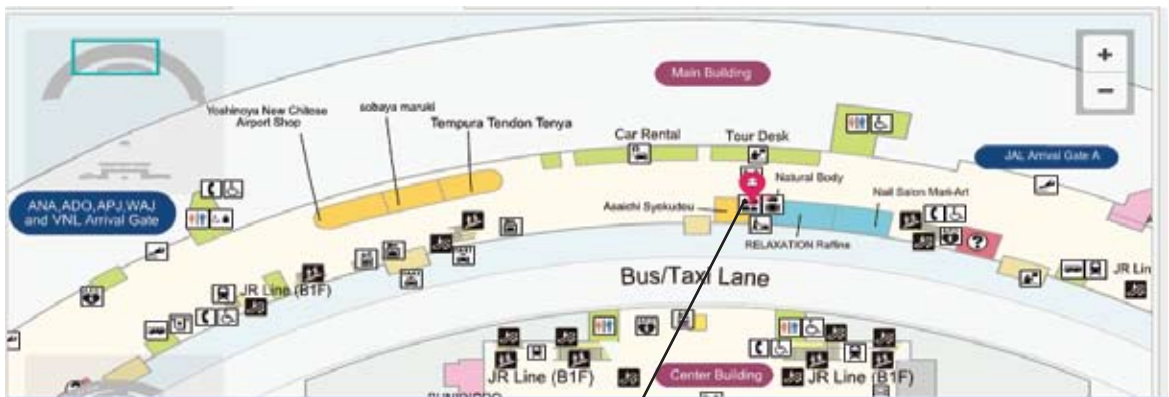

# SAPPORO NEW CHITOSE AIRPORT DOMESTIC TERMINAL

## PICKUP & RETURN COUNTER INFORMATION

Counter Hours of Operation  
Daily 7:30 AM - 20:00 PM

The Chitose airport BAGGAGE STORAGE/LUGGAGE DELIVERY pickup and return counter is centrally located on the 1st floor of the terminal building. 1st, 2nd or 3rd floor counters may be used for return delivery.